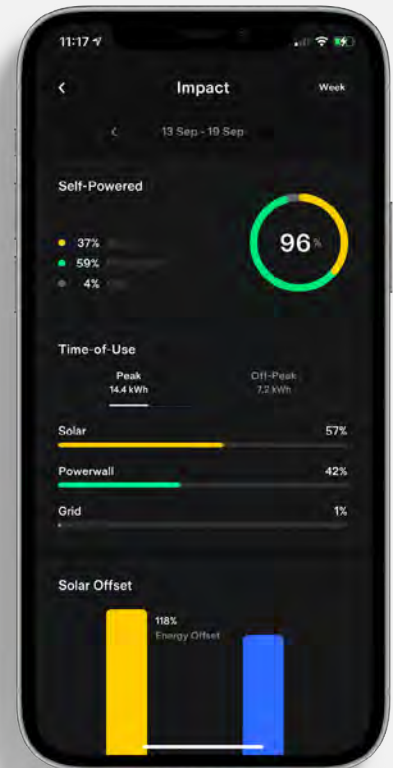

Learn how your system uses energy on a daily, weekly or monthly basis