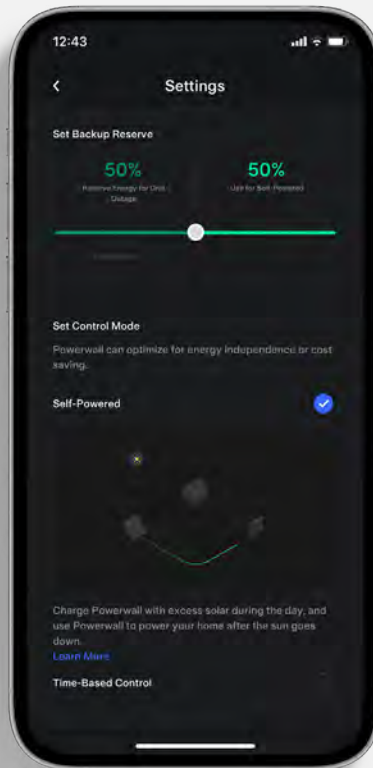

## Standard Appliances

Use Normally

Wifi

Refrigerator

Phone

Lights

Television

Microwave

# 24/7 Control

Monitor your energy production and consumption in real time and optimise your system for energy independence, outage protection and savings.

Manage and track your energy with instant notifications, simplified graphs and easy navigation